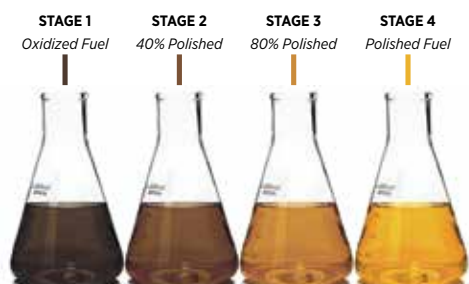

Don't let bad fuel bring you down

The case for fuel polishing

Diesel fuels are inherently unstable and subject to natural deterioration caused by water, oxidation, microbial growth, and chemicals. The result is poor fuel quality, sludge, and acids that can damage engine components and degrade performance. The process begins long before the fuel gets to your fuel tank as diesel fuel typically starts to deteriorate and form solids within 60-90 days after refining.

Common issues due to bad fuel:

- Poor starting or failure to start
- Low power from the engine
- Poor or rough idle
- Increased fuel consumption
- Excessive smoke
- Erratic RPMs
- Increased emissions

Complete fuel maintenance solutions